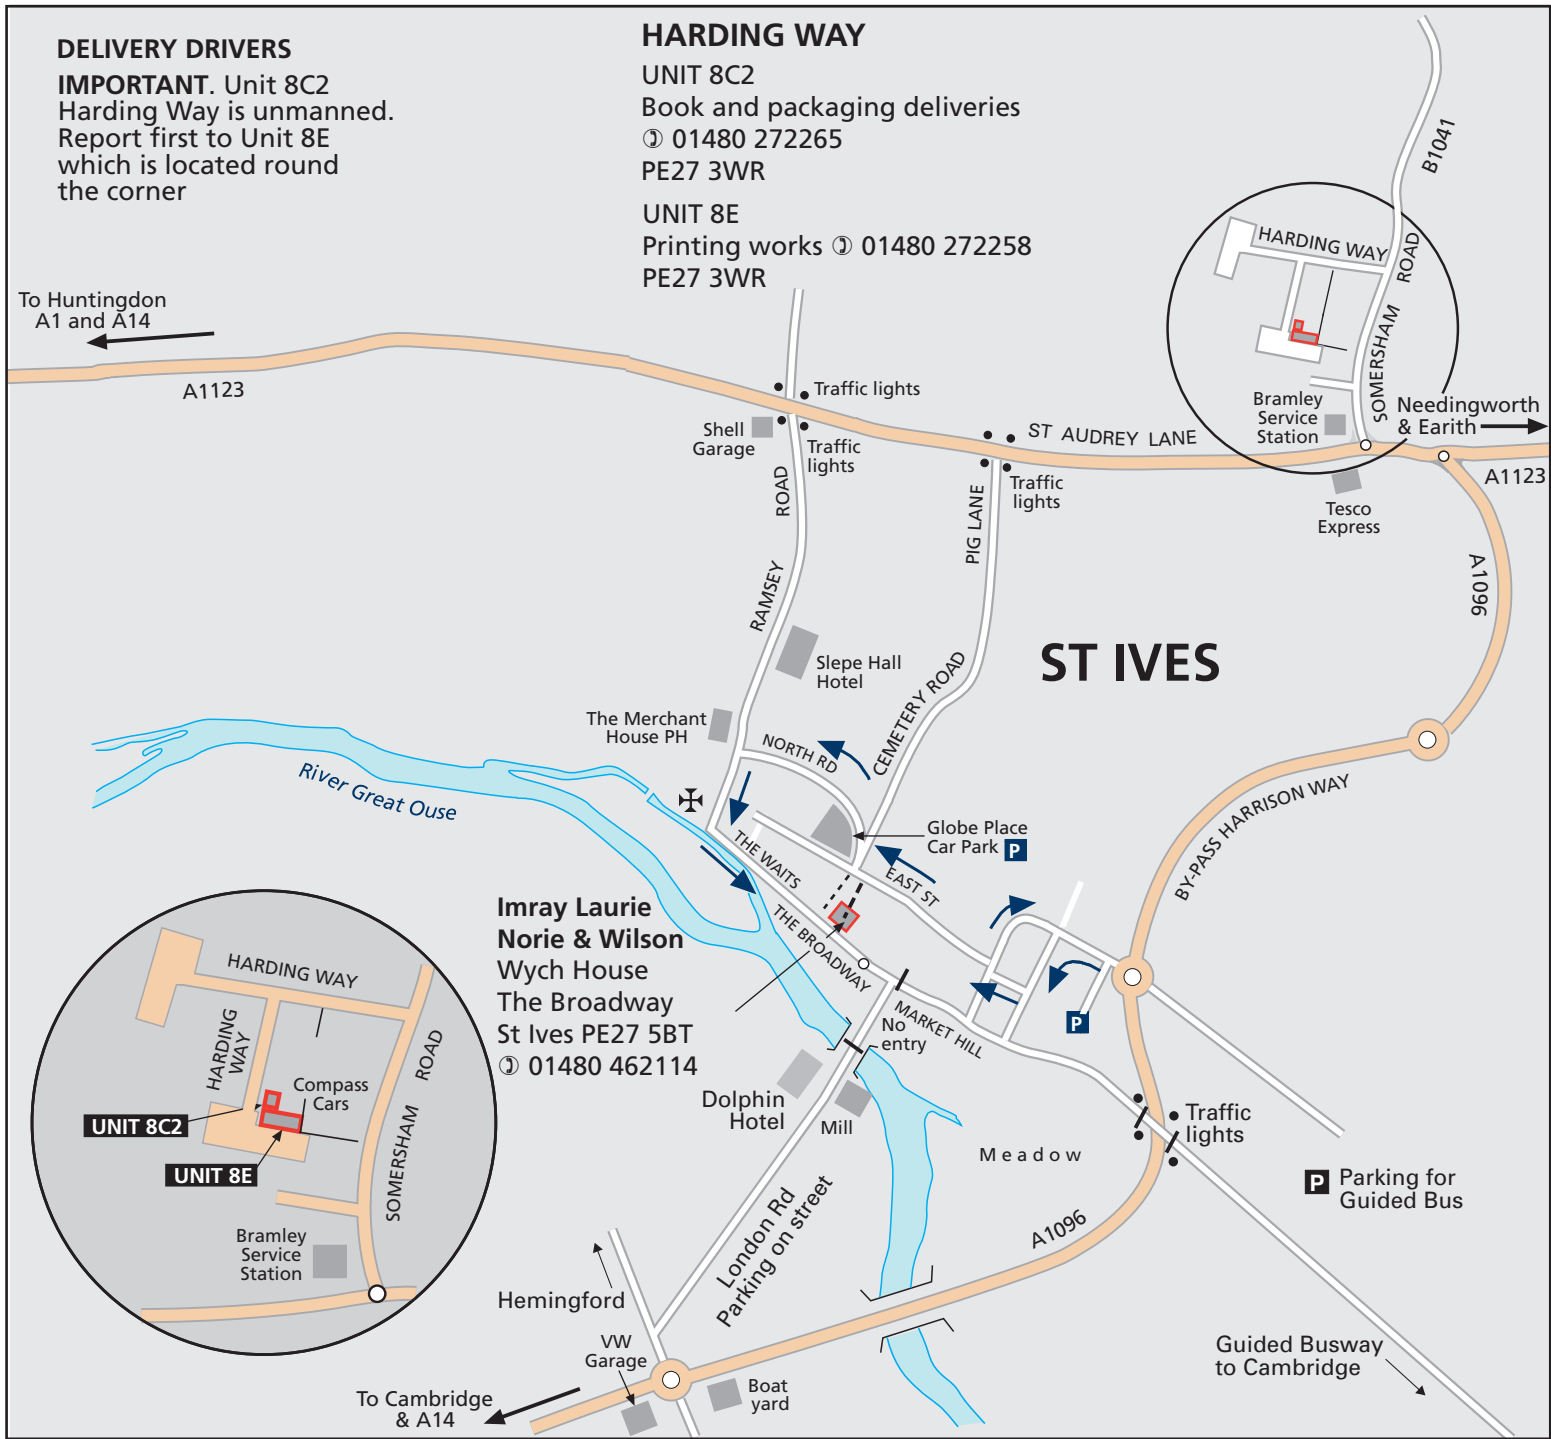

DELIVERY DRIVERS

IMPORTANT. Unit 8C2
Harding Way is unmanned.
Report first to Unit 8E
which is located round
the corner

HARDING WAY

UNIT 8C2
Book and packaging deliveries
☎ 01480 272265
PE27 3WR

UNIT 8E
Printing works ☎ 01480 272258
PE27 3WR

**Imray Laurie
Norie & Wilson
Wych House
The Broadway
St Ives PE27 5BT
☎ 01480 462114**

P Parking for Guided Bus

Guided Busway to Cambridge