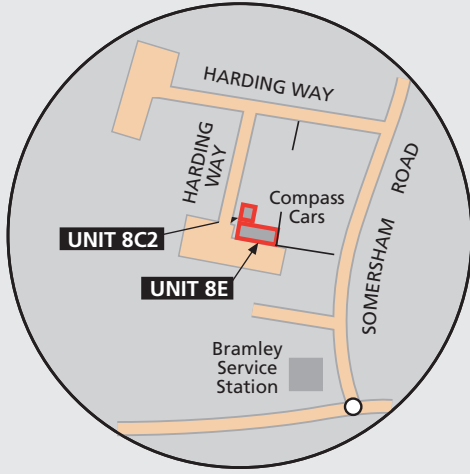

DELIVERY DRIVERS

IMPORTANT. Unit 8C2
Harding Way is unmanned.
Report first to Unit 8E
which is located round
the corner

HARDING WAY

UNIT 8C2
Book and packaging deliveries
☎ 01480 272265
PE27 3WR

UNIT 8E
Printing works ☎ 01480 272258
PE27 3WR

**Imray Laurie
Norie & Wilson
Wych House
The Broadway
St Ives PE27 5BT
☎ 01480 462114**

P Parking for Guided Bus

Guided Busway to Cambridge